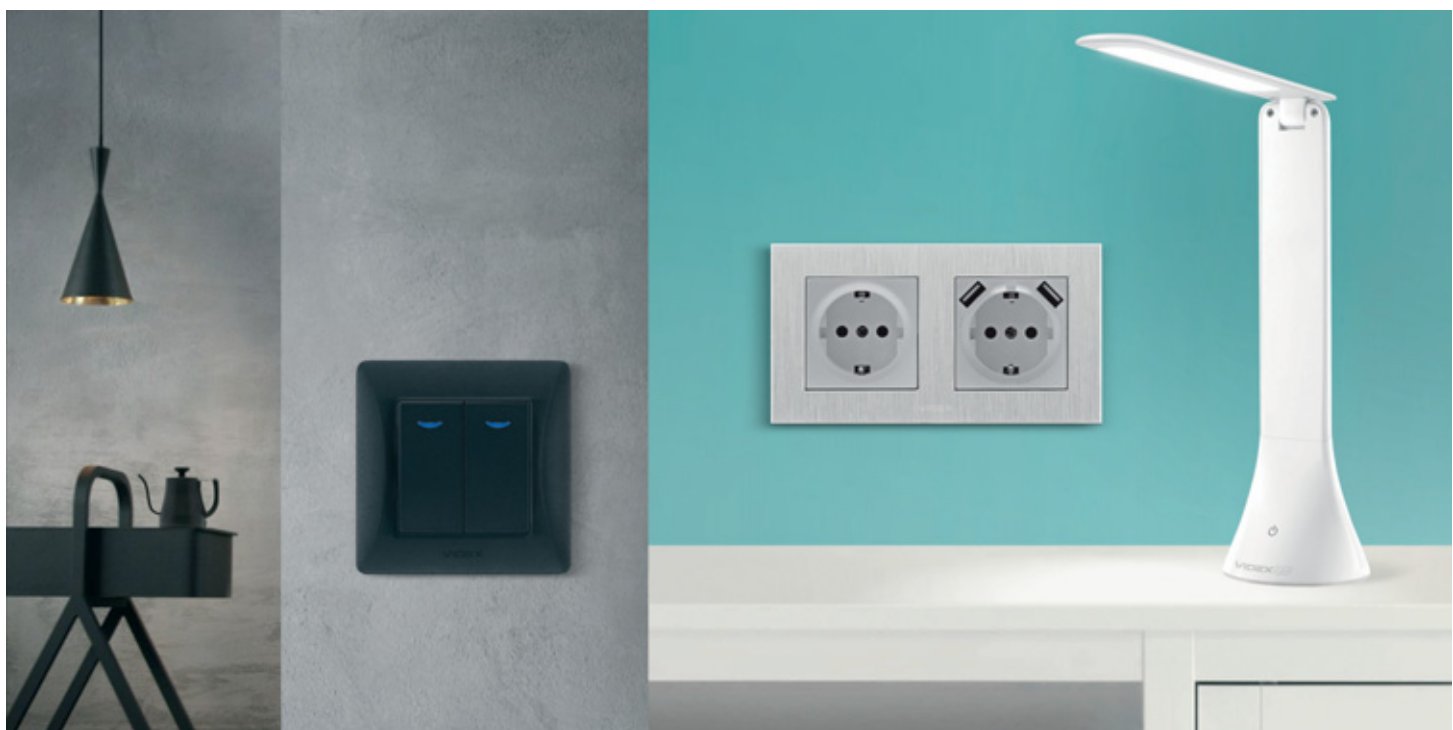

VIDEX®

Home Electrical Accessories

Якість створює враження

Quality creates impressions

Продукти VIDEX Electrical Accessories розроблені провідними фахівцями з урахуванням сучасних вимог у користуванні, вдало поєднують в собі найкращі функціональні та ергономічні властивості. Використання новітніх технологій у виробництві дозволяють створювати унікальні моделі, які покликані встановити нові стандарти комфортного користування.

VIDEX Electrical Accessories products developed by leading experts, taking in consideration modern requirements of use, successfully combine the best functional and ergonomic properties. Applying the latest technologies in production allows creating unique models that are designed to set new standards of comfortable use.